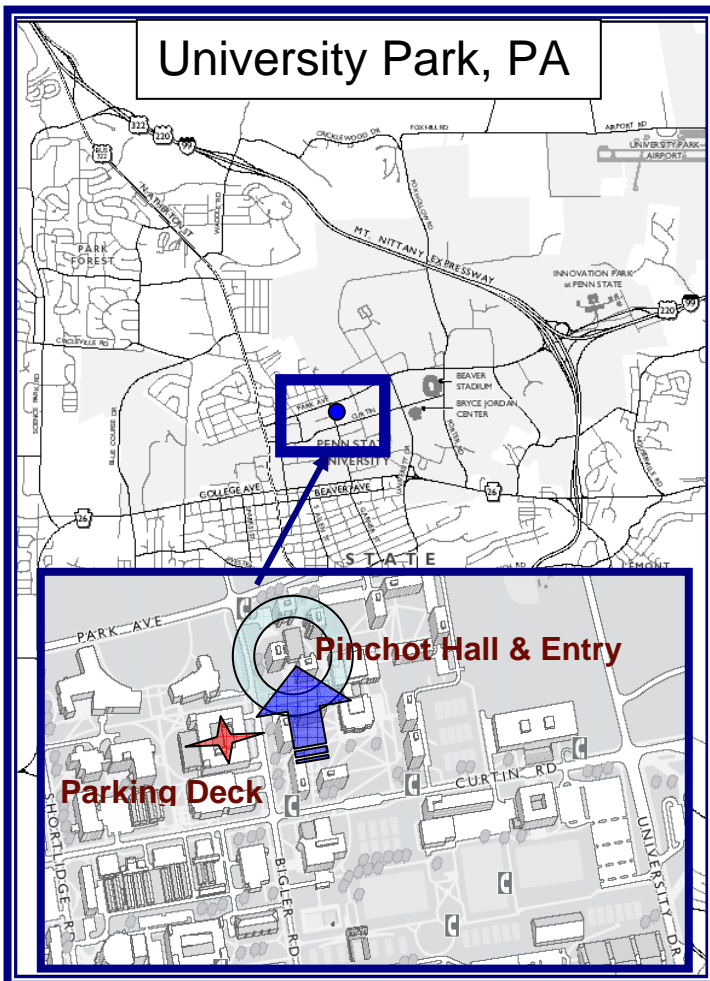

PENN STATE MODEL RAILROAD CLUB OPEN HOUSE

Saturday, December 5, 2009, from 10 to 6
Sunday, December 6, 2009, from 11 to 4

ENJOY! JOIN US! PINCHOT HALL ROOM 10

Memberships open to
Students and public – meetings:
7:30-10 PM Wednesdays
1-5 PM Sundays